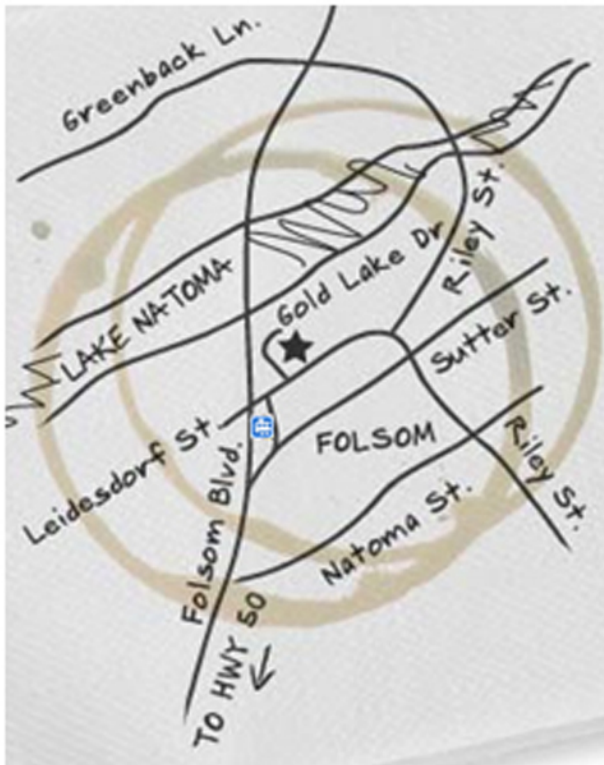

Folsom EcoHousing Property Tour

Second or Third Saturday, at 11am

Check FolsomEcoHousing.org for the next tour date.

Meet at Karen's Bakery Café in the patio area.

Following a brief orientation, we'll walk to the property at 11:15 for a 30-minute tour.

Afterwards, join us for lunch at Karen's.

Karen's Bakery Café:

Corner of Leidesdorff Street and Gold Lake Drive,
across the street from Light Rail & parking garage
705 Gold Lake Drive, Folsom, CA

For More Information: